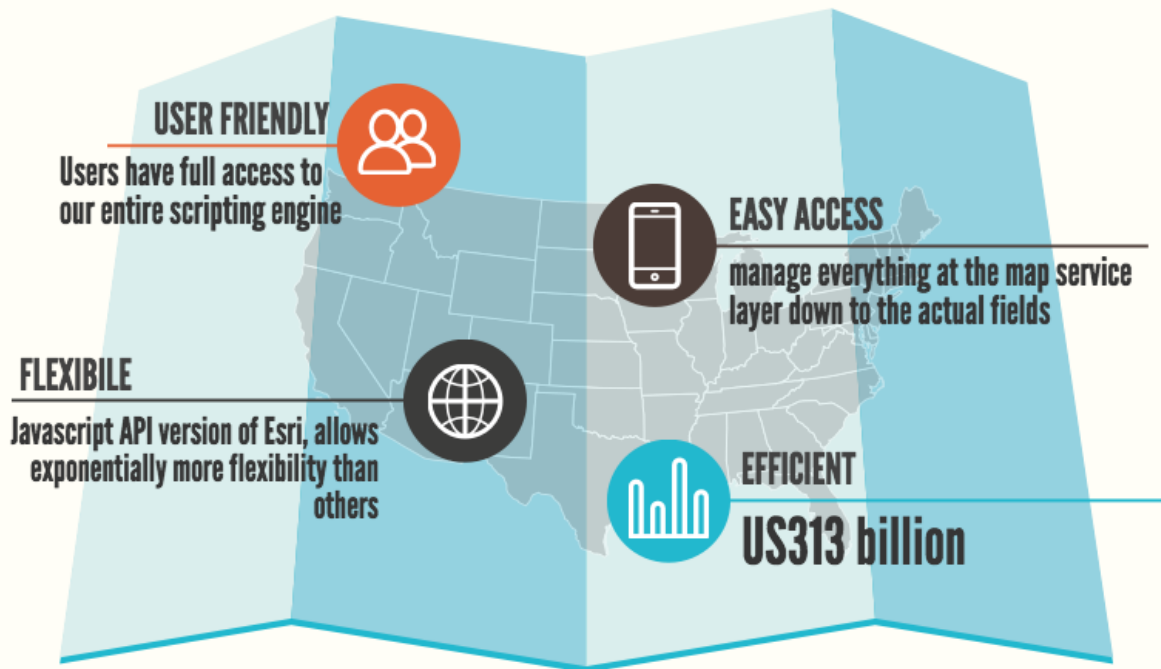

GOVSENSE FOR GIS TEAMS: BUILDING SMARTER COMMUNITIES

Save time by eliminating redundant reports and removing unnecessary bottlenecks

Configurable integrations that empower your jurisdiction

MODERN, FLEXIBLE TECHNOLOGY

INCREASE DATA VISIBILITY

FULLY INTEGRATED AND CONFIGURABLE

TAILORED TO FIT YOUR COMMUNITY'S UNIQUE NEEDS